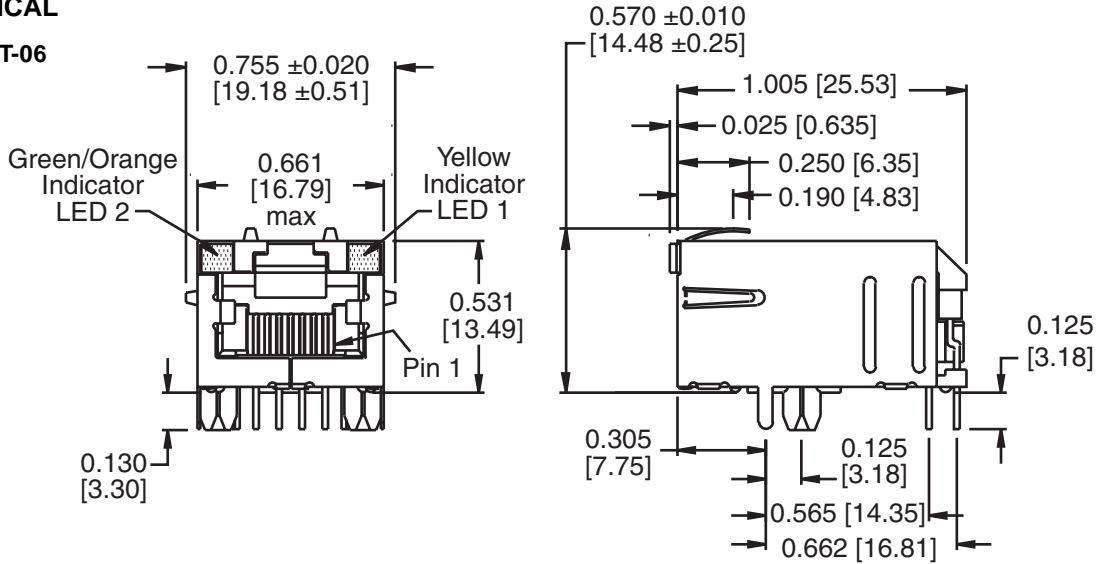

INTEGRATED CONNECTOR MODULES

10/100Base-TX AutoMDIX belMag™ with LEDs

BM0810-1X1T-06

- Single port shielded RJ-45 connector with integrated 10/100 magnetics
- Compatible with a variety of 10/100 transceiver ICs
- Operating temperature 0° to +70° C
- Storage temperature -40° to +85° C
- Design supports AutoMDIX applications
- Complies with IEEE standards and all 10/100 Ethernet specifications including 350µH with 8mA DC bias
- Integrated design conserves valuable board space
- Minimum interwinding breakdown voltage of 1500 Vrms
- Adaptable, modular design provides higher reliability
- Reduced pin count for improved crosstalk and optimum PCB trace routing

SCHEMATIC

0810-1X1T-06

- Available Options**
- Various transformer turns ratios
 - Various high voltage capacitor values
 - Various LED color combinations

BM0810-1X1T-06

MECHANICAL

0810-1X1T-06

Dimensions are in inches [millimeters].
Standard dimension tolerance is ±0.010 [0.25] unless otherwise noted.

PAD LAYOUT

Notes

Plastic Housing	Thermoplastic, flammability rating UL 94V-0
Contacts	50 micro-inch hard gold plating
Pins	Tin-coated copper wire, DIA 0.018" [0.46]
Solderability	Per MIL Std. 202, Method 208
Metal Shield	Tin lead plated copper alloy