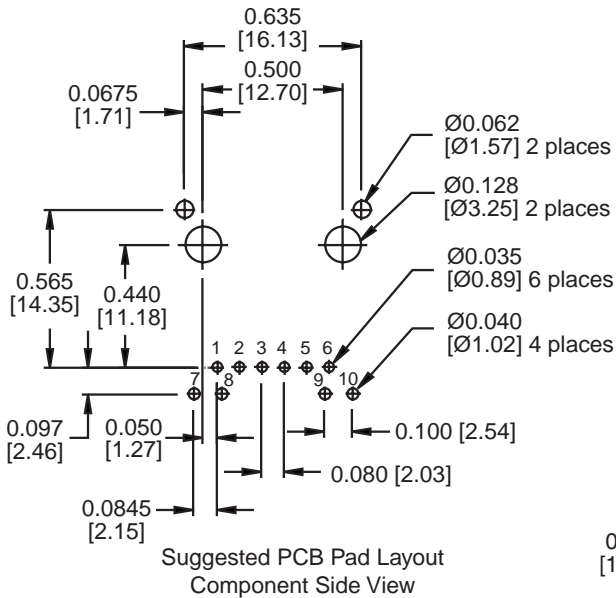

SCHEMATIC

0810-1X1T-06

- Available Options**
- Various transformer turns ratios
 - Various high voltage capacitor values
 - Various LED color combinations

BM0810-1X1T-06

MECHANICAL

0810-1X1T-06

Dimensions are in inches [millimeters].
Standard dimension tolerance is ±0.010 [0.25] unless otherwise noted.

PAD LAYOUT

Notes

Plastic Housing	Thermoplastic, flammability rating UL 94V-0
Contacts	50 micro-inch hard gold plating
Pins	Tin-coated copper wire, DIA 0.018" [0.46]
Solderability	Per MIL Std. 202, Method 208
Metal Shield	Tin lead plated copper alloy