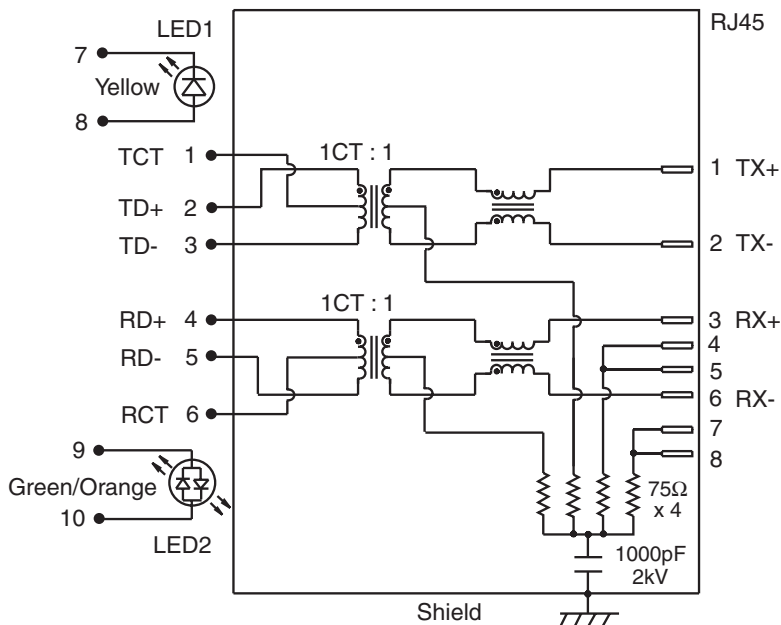

INTEGRATED CONNECTOR MODULES

10/100Base-TX AutoMDIX belMag™ with LEDs

BM0810-1X1T-06

- Single port shielded RJ-45 connector with integrated 10/100 magnetics
- Compatible with a variety of 10/100 transceiver ICs
- Operating temperature 0° to +70° C
- Storage temperature -40° to +85° C
- Design supports AutoMDIX applications
- Complies with IEEE standards and all 10/100 Ethernet specifications including 350µH with 8mA DC bias
- Integrated design conserves valuable board space
- Minimum interwinding breakdown voltage of 1500 Vrms
- Adaptable, modular design provides higher reliability
- Reduced pin count for improved crosstalk and optimum PCB trace routing

SCHEMATIC

0810-1X1T-06

- Available Options**
- Various transformer turns ratios
 - Various high voltage capacitor values
 - Various LED color combinations

BM0810-1X1T-06

MECHANICAL

0810-1X1T-06

Dimensions are in inches [millimeters].
Standard dimension tolerance is ±0.010 [0.25] unless otherwise noted.

PAD LAYOUT

Notes

Plastic Housing	Thermoplastic, flammability rating UL 94V-0
Contacts	50 micro-inch hard gold plating
Pins	Tin-coated copper wire, DIA 0.018" [0.46]
Solderability	Per MIL Std. 202, Method 208
Metal Shield	Tin lead plated copper alloy