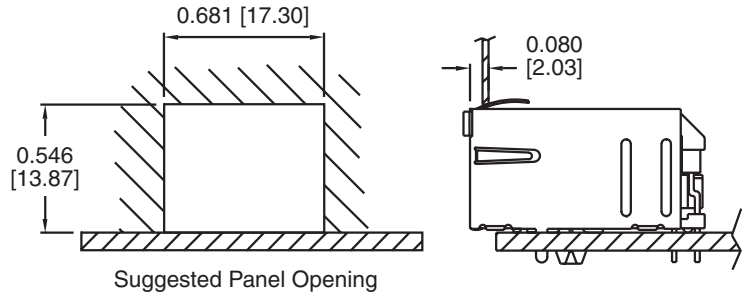

SCHEMATIC

0810-1X1T-06

- Available Options**
- Various transformer turns ratios
 - Various high voltage capacitor values
 - Various LED color combinations

BM0810-1X1T-06

MECHANICAL

0810-1X1T-06

Dimensions are in inches [millimeters].
Standard dimension tolerance is ±0.010 [0.25] unless otherwise noted.

PAD LAYOUT

Notes

Plastic Housing	Thermoplastic, flammability rating UL 94V-0
Contacts	50 micro-inch hard gold plating
Pins	Tin-coated copper wire, DIA 0.018" [0.46]
Solderability	Per MIL Std. 202, Method 208
Metal Shield	Tin lead plated copper alloy